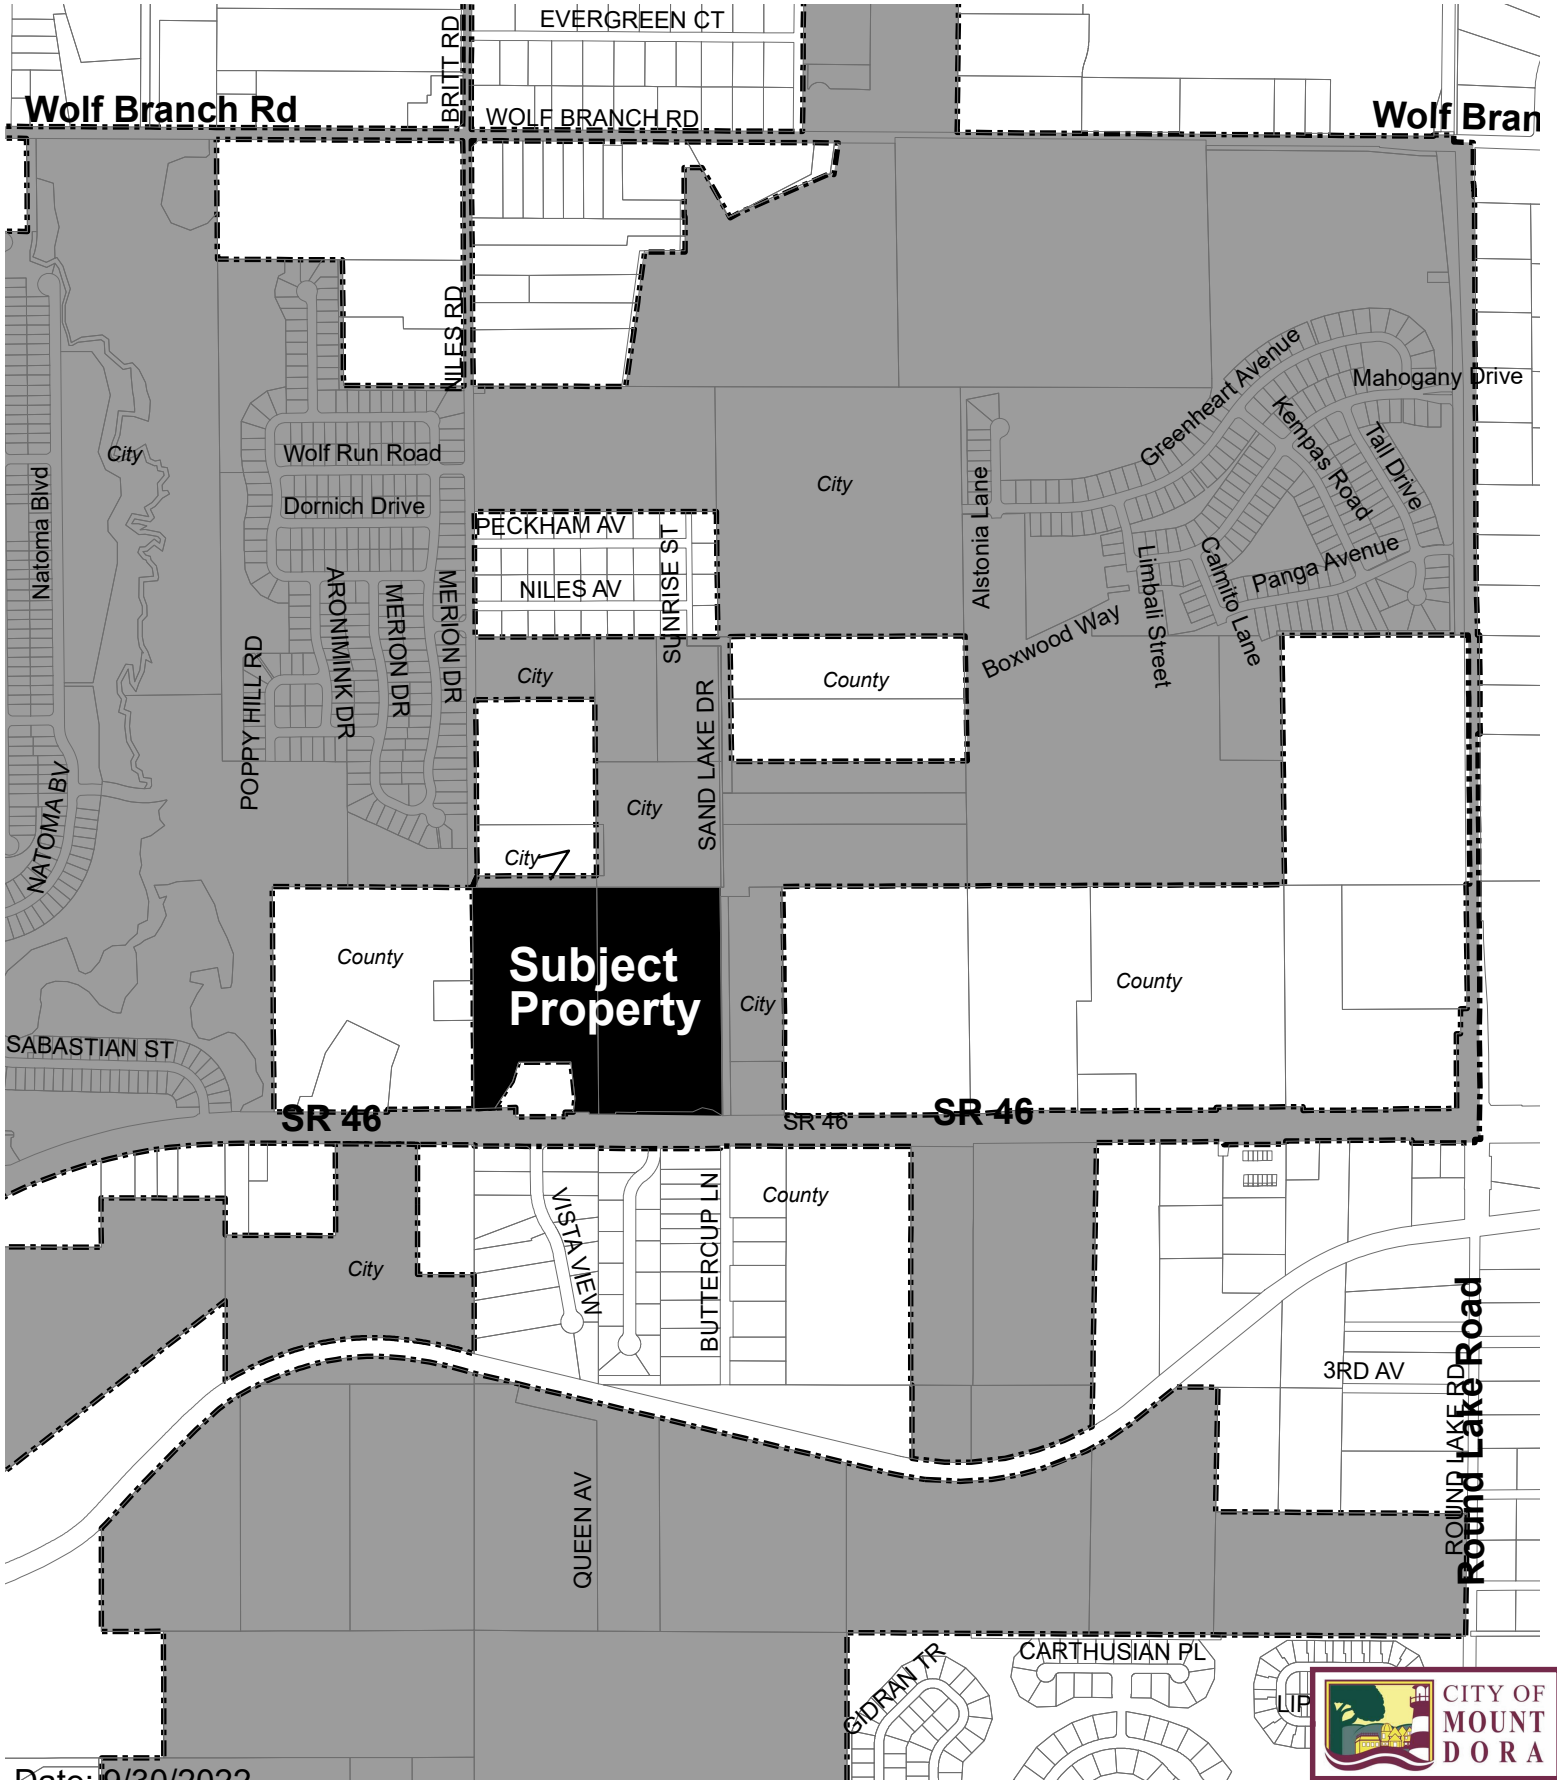

# Wekiva Hills Final PUD Master Plan

N

N.T.S.

## Legend

-  Subject Property
-  City Limits

**Subject Property**