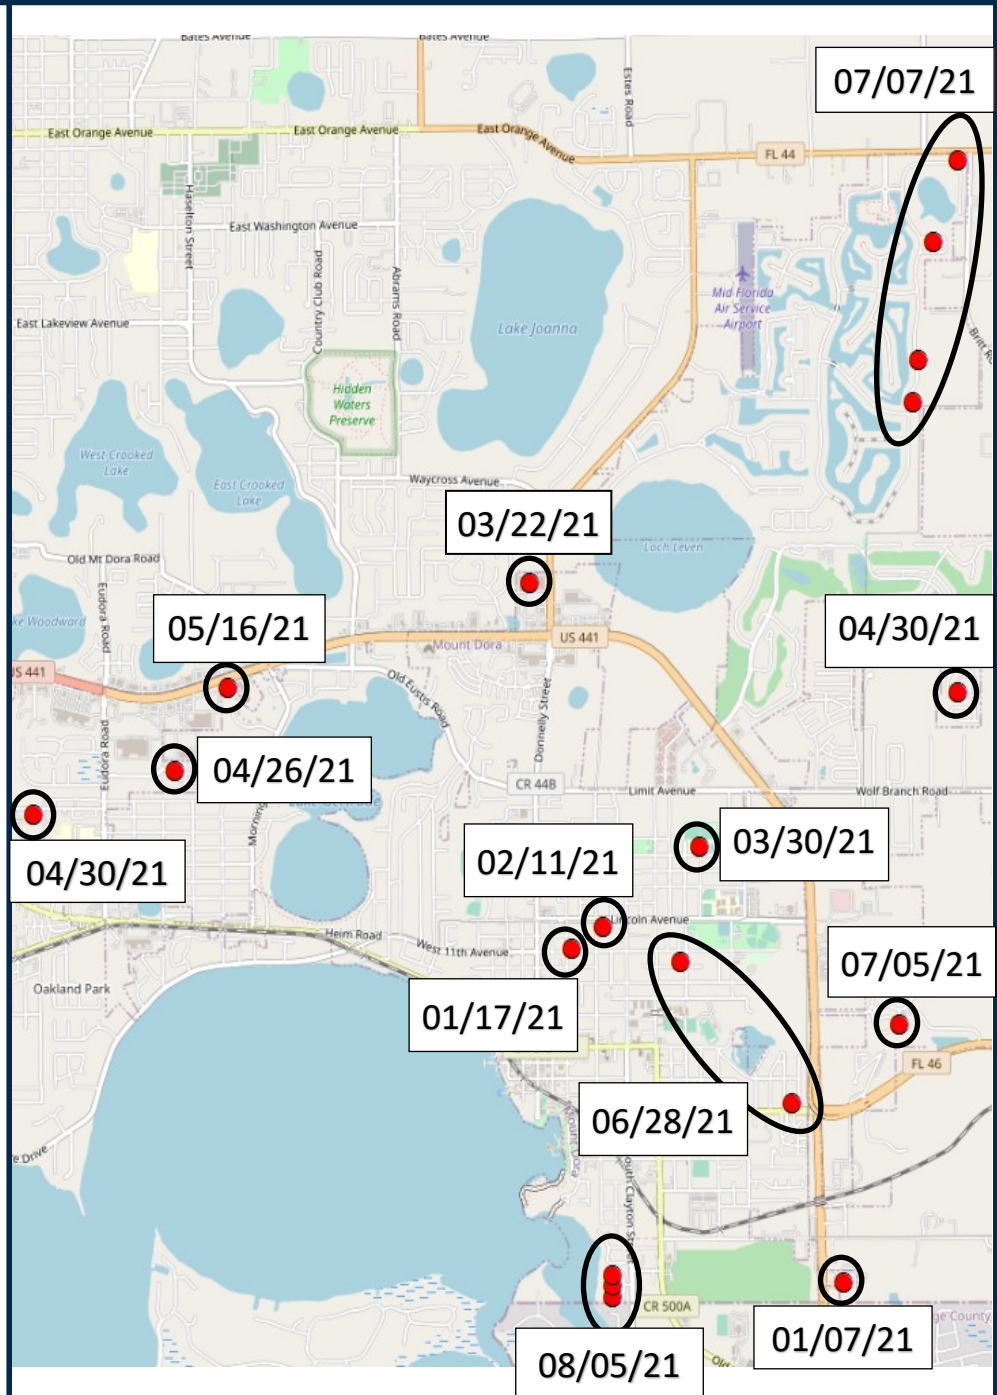

MOUNT DORA POLICE

Crime Alert Bulletin

08/10/21

ATTN: PUBLIC

CONTACT:

JESSE TALLENT
CRIME ANALYST
352-735-7153

Crime Prevention

This map depicts all vehicle burglaries, which have been reported to the Mount Dora Police Department, since January 1st of 2021.

The method by which almost all of these vehicles were burglarized, were through unsecured doors.

Please always remember to remove any valuables from your vehicle, and to secure all doors upon exiting.

MOUNT DORA POLICE DEPARTMENT

1300 N DONNELLY ST MOUNT DORA, FL 32757 352-735-7130

POLICEDEPTCIDEMAIL@CITYOFMOUNTDORA.COM