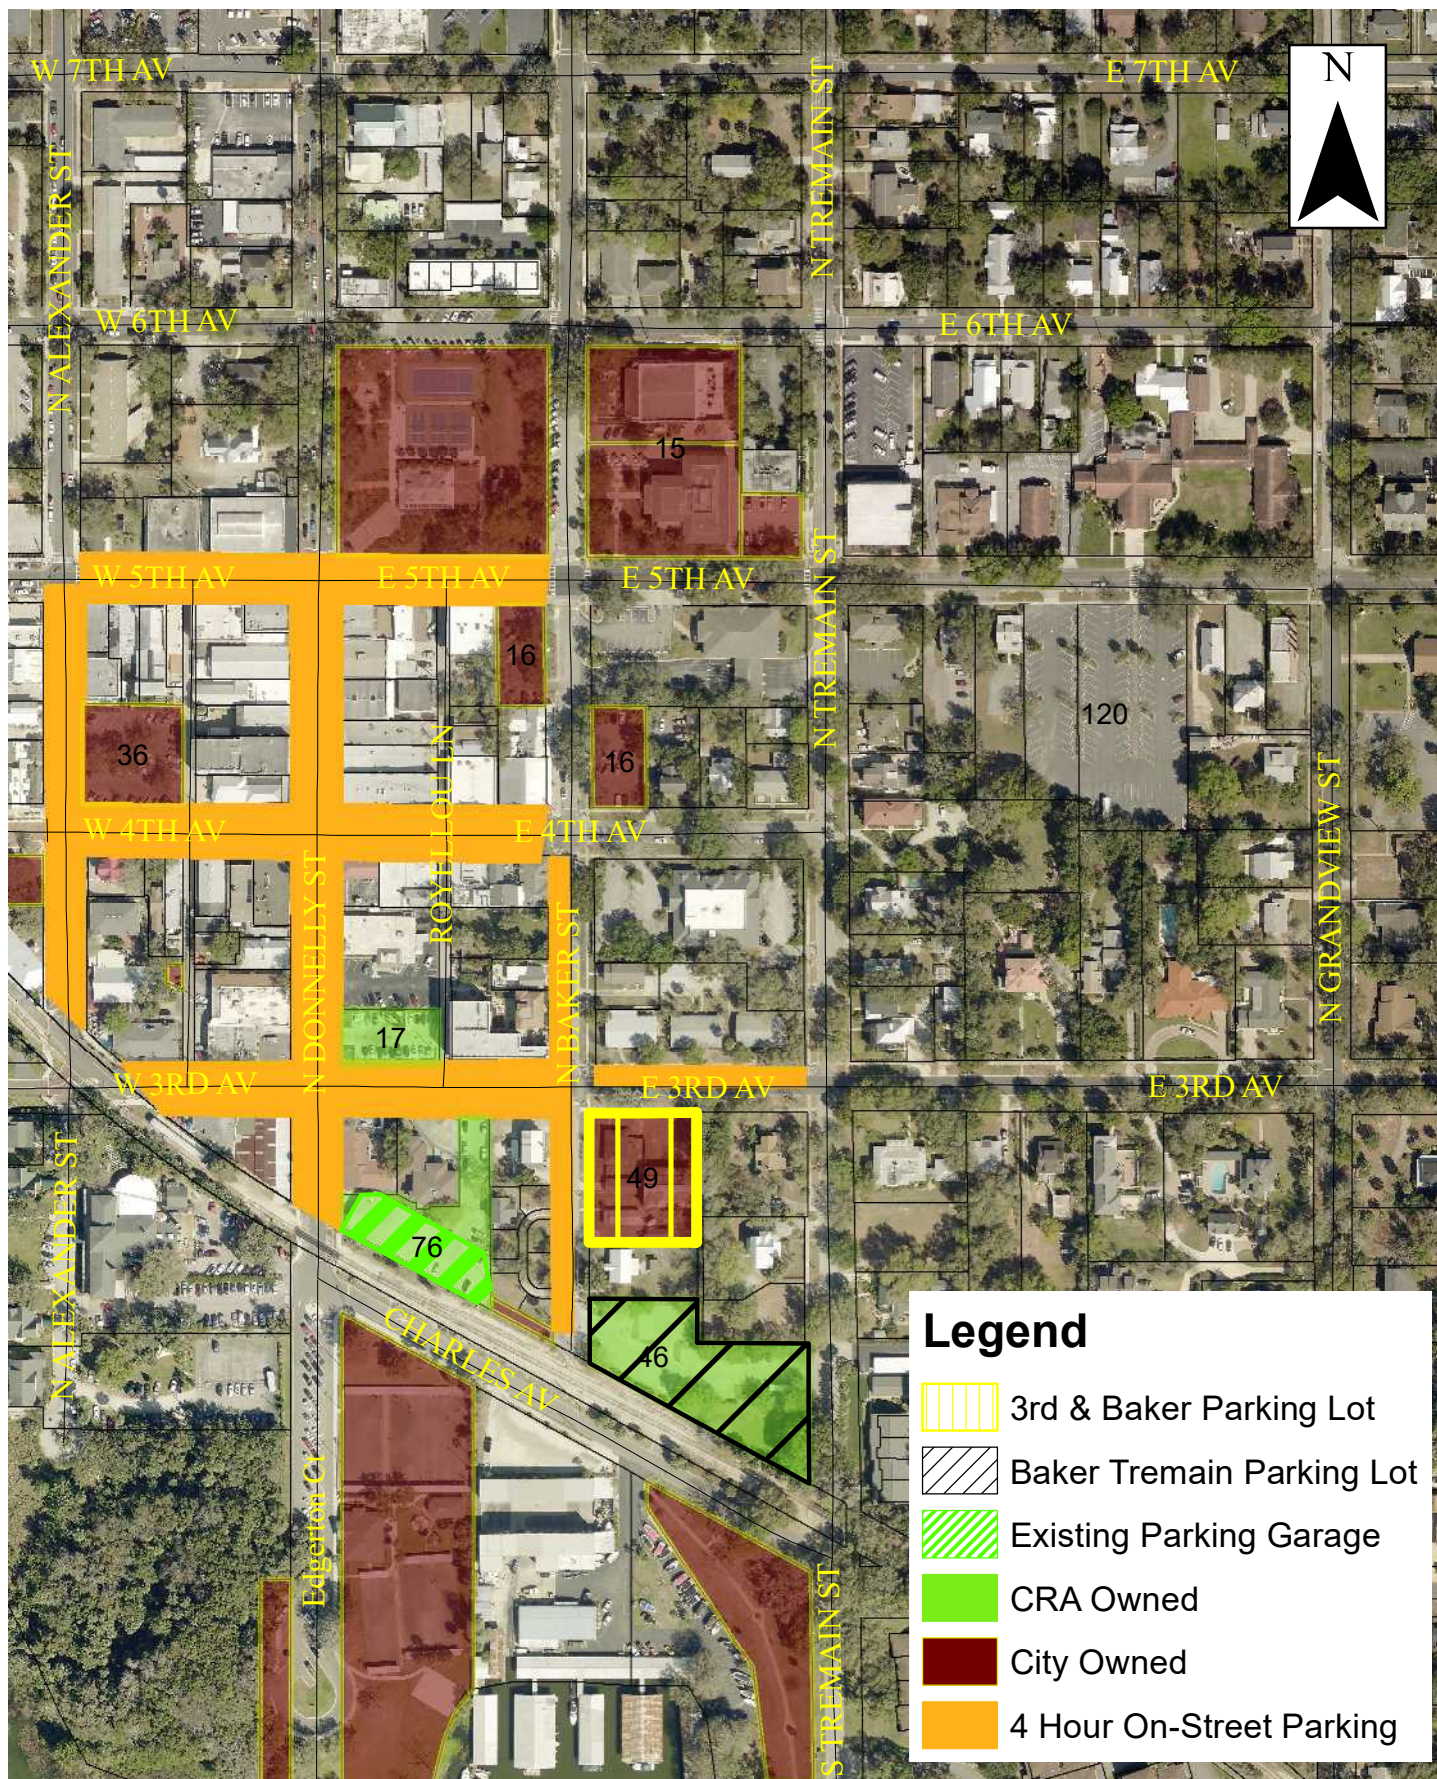

Exhibit "A" Downtown

Parking Facilities

0 170 340 680 Feet