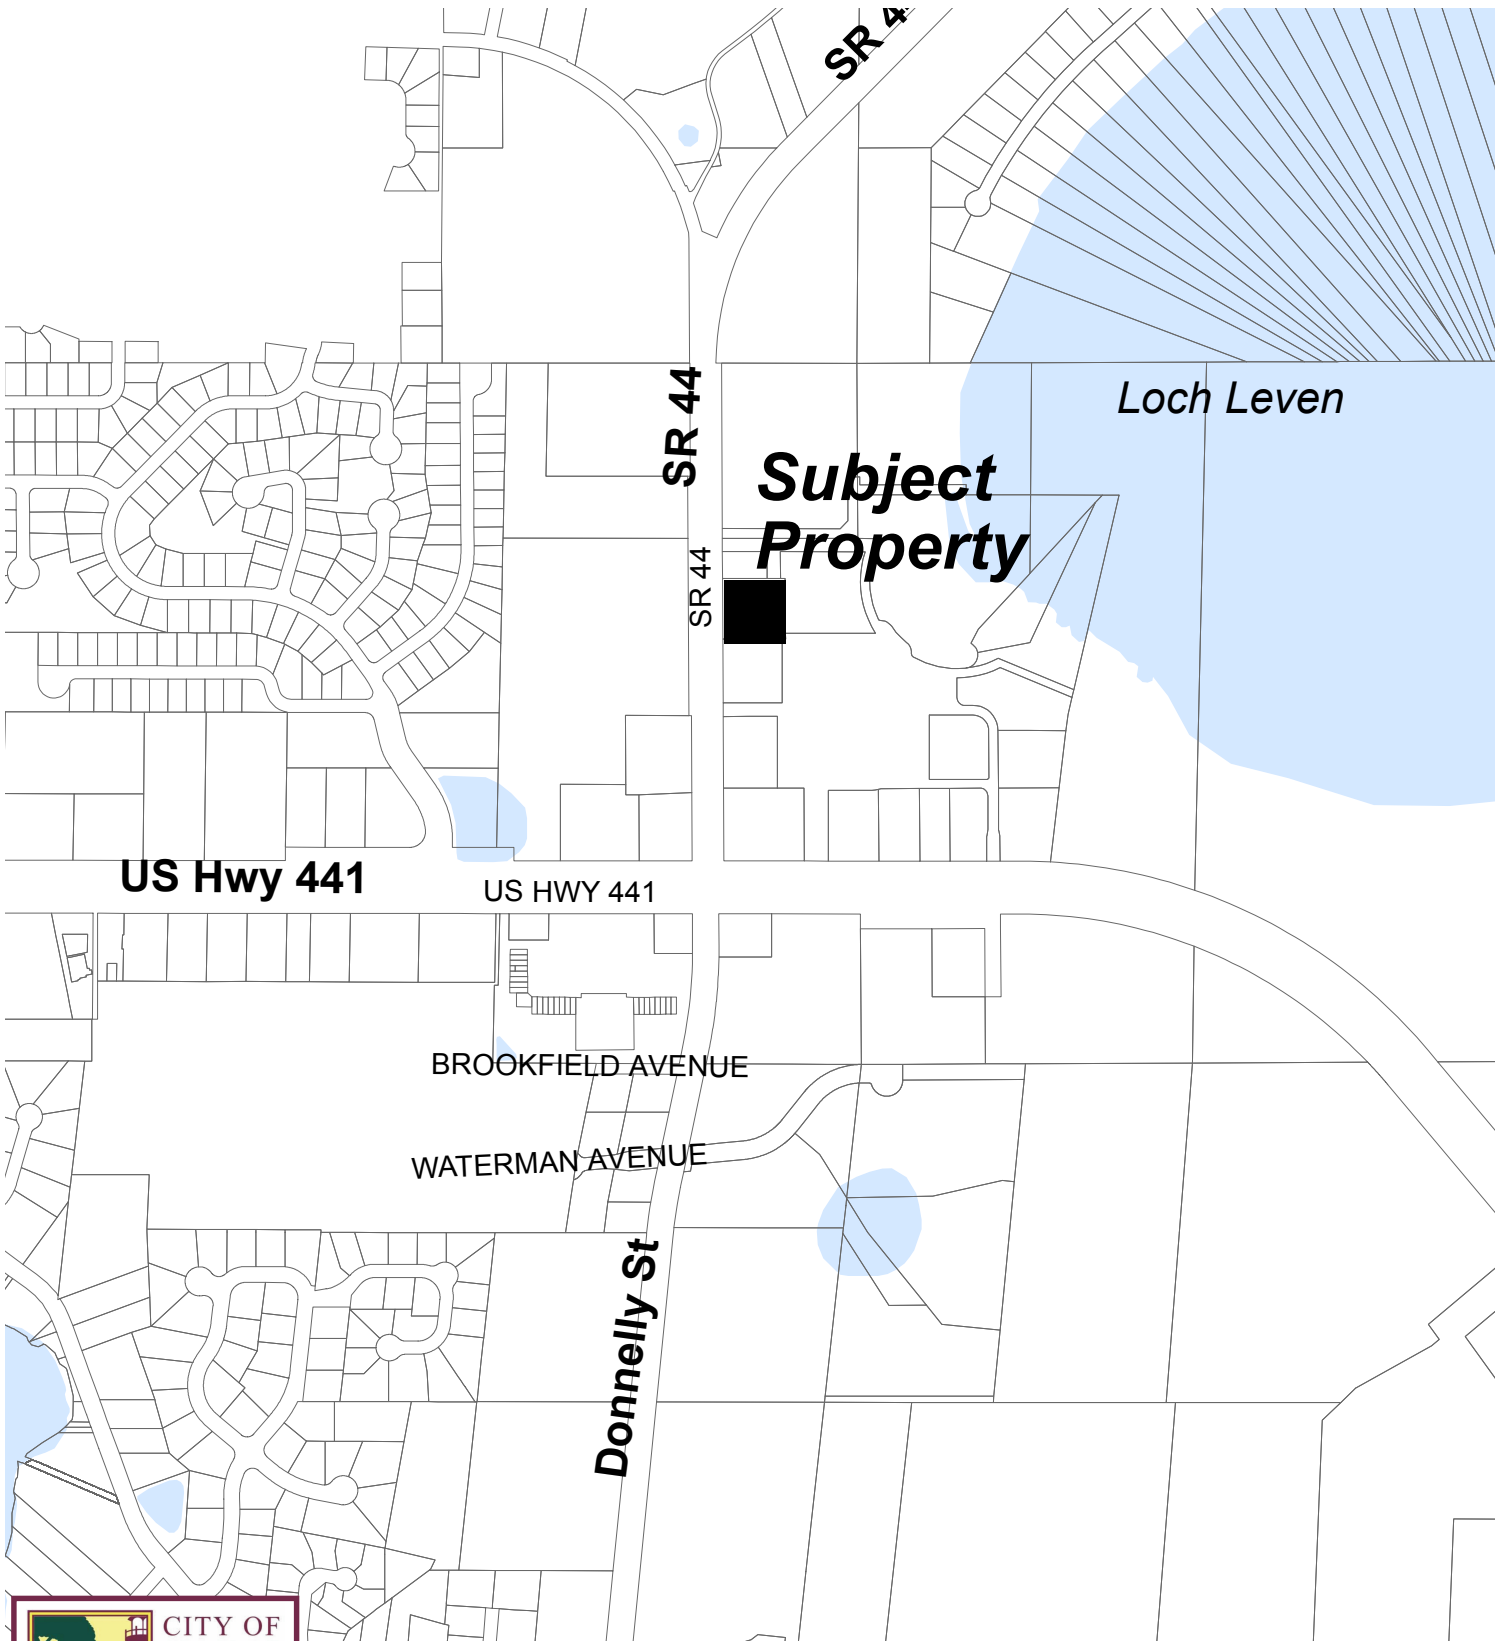

# Vicinity Map Site Plan – Orange Theory (Tract 2)

Date: 12/4/2018