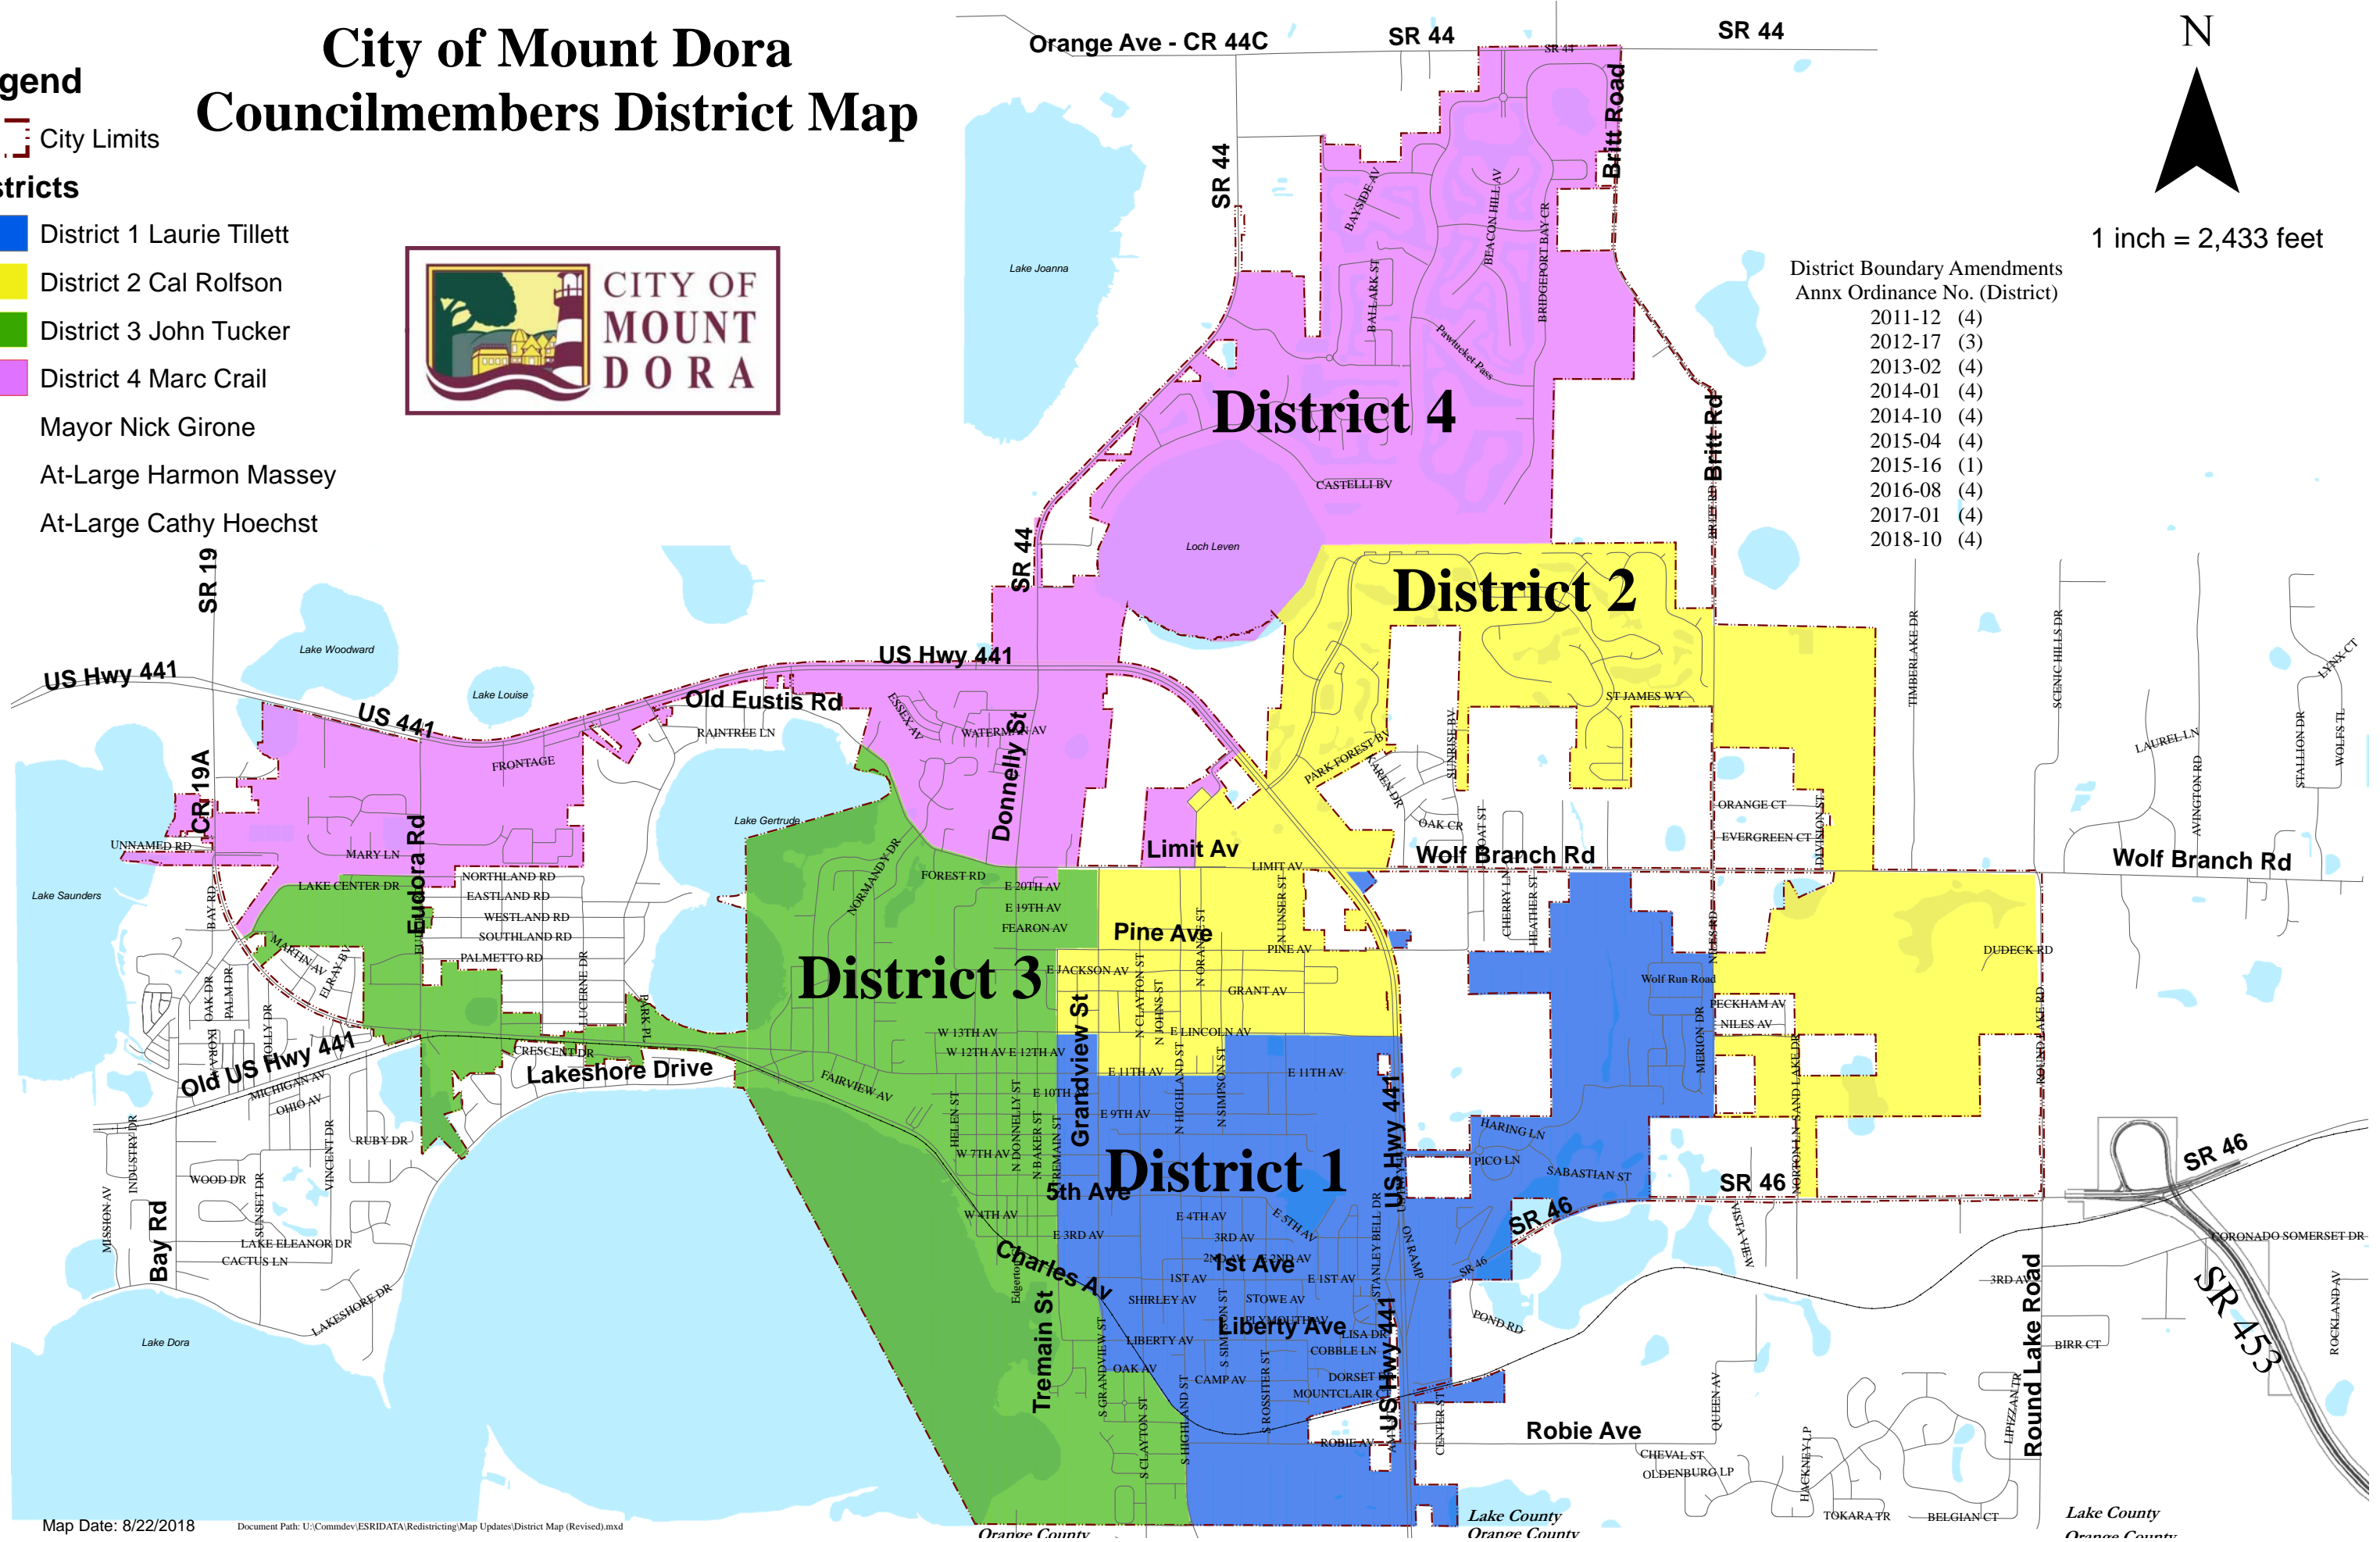

Legend
City Limits

Districts

- District 1 Laurie Tillett
- District 2 Cal Rolfson
- District 3 John Tucker
- District 4 Marc Crail

Mayor Nick Girone
At-Large Harmon Massey
At-Large Cathy Hoechst

1 inch = 2,433 feet

District Boundary Amendments
Annx Ordinance No. (District)

2011-12	(4)
2012-17	(3)
2013-02	(4)
2014-01	(4)
2014-10	(4)
2015-04	(4)
2015-16	(1)
2016-08	(4)
2017-01	(4)
2018-10	(4)