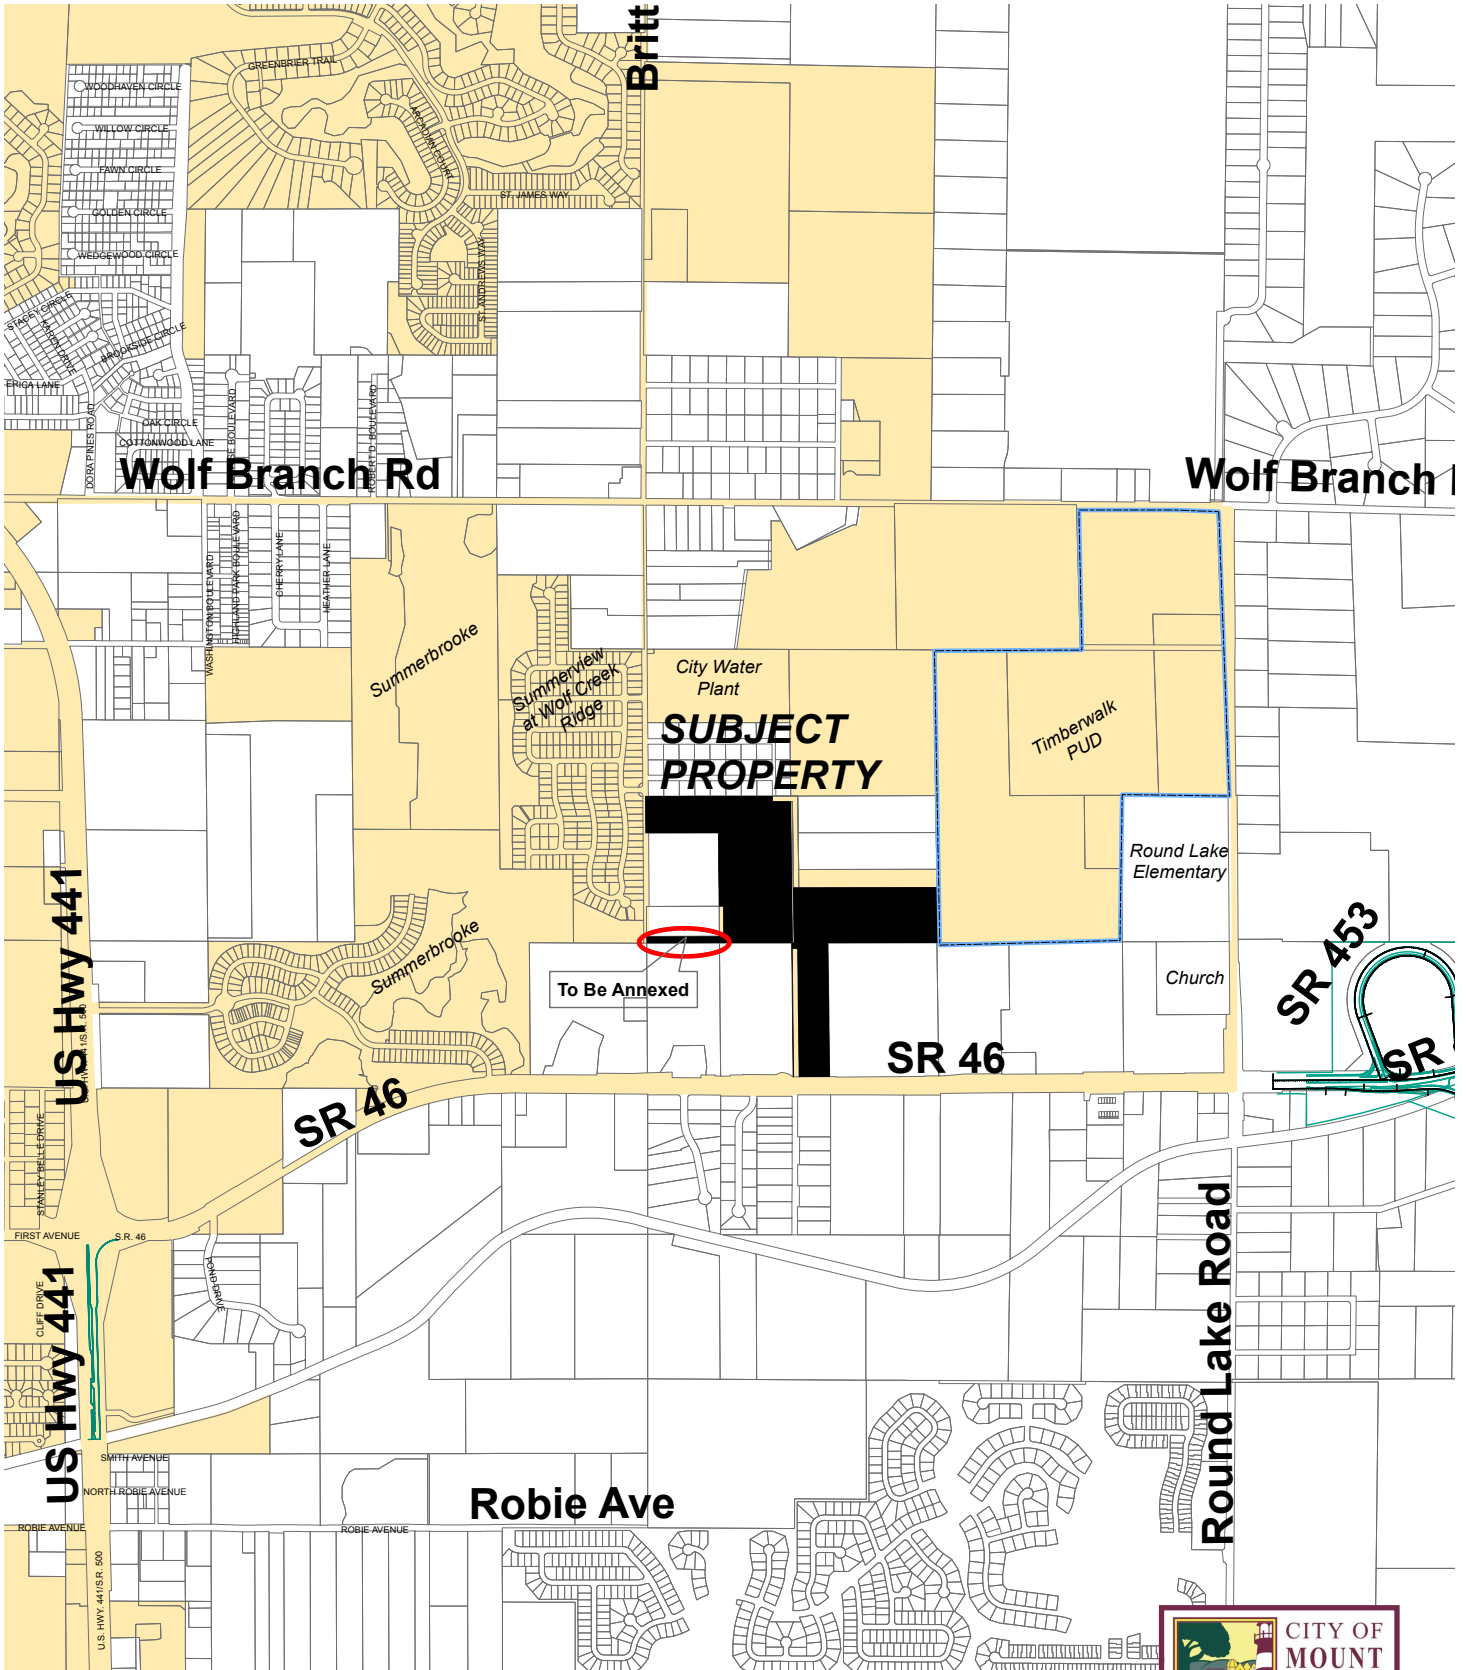

Legend

- Wekiva Ridge
- City Limits

VICINITY MAP

Date: 7/15/2019